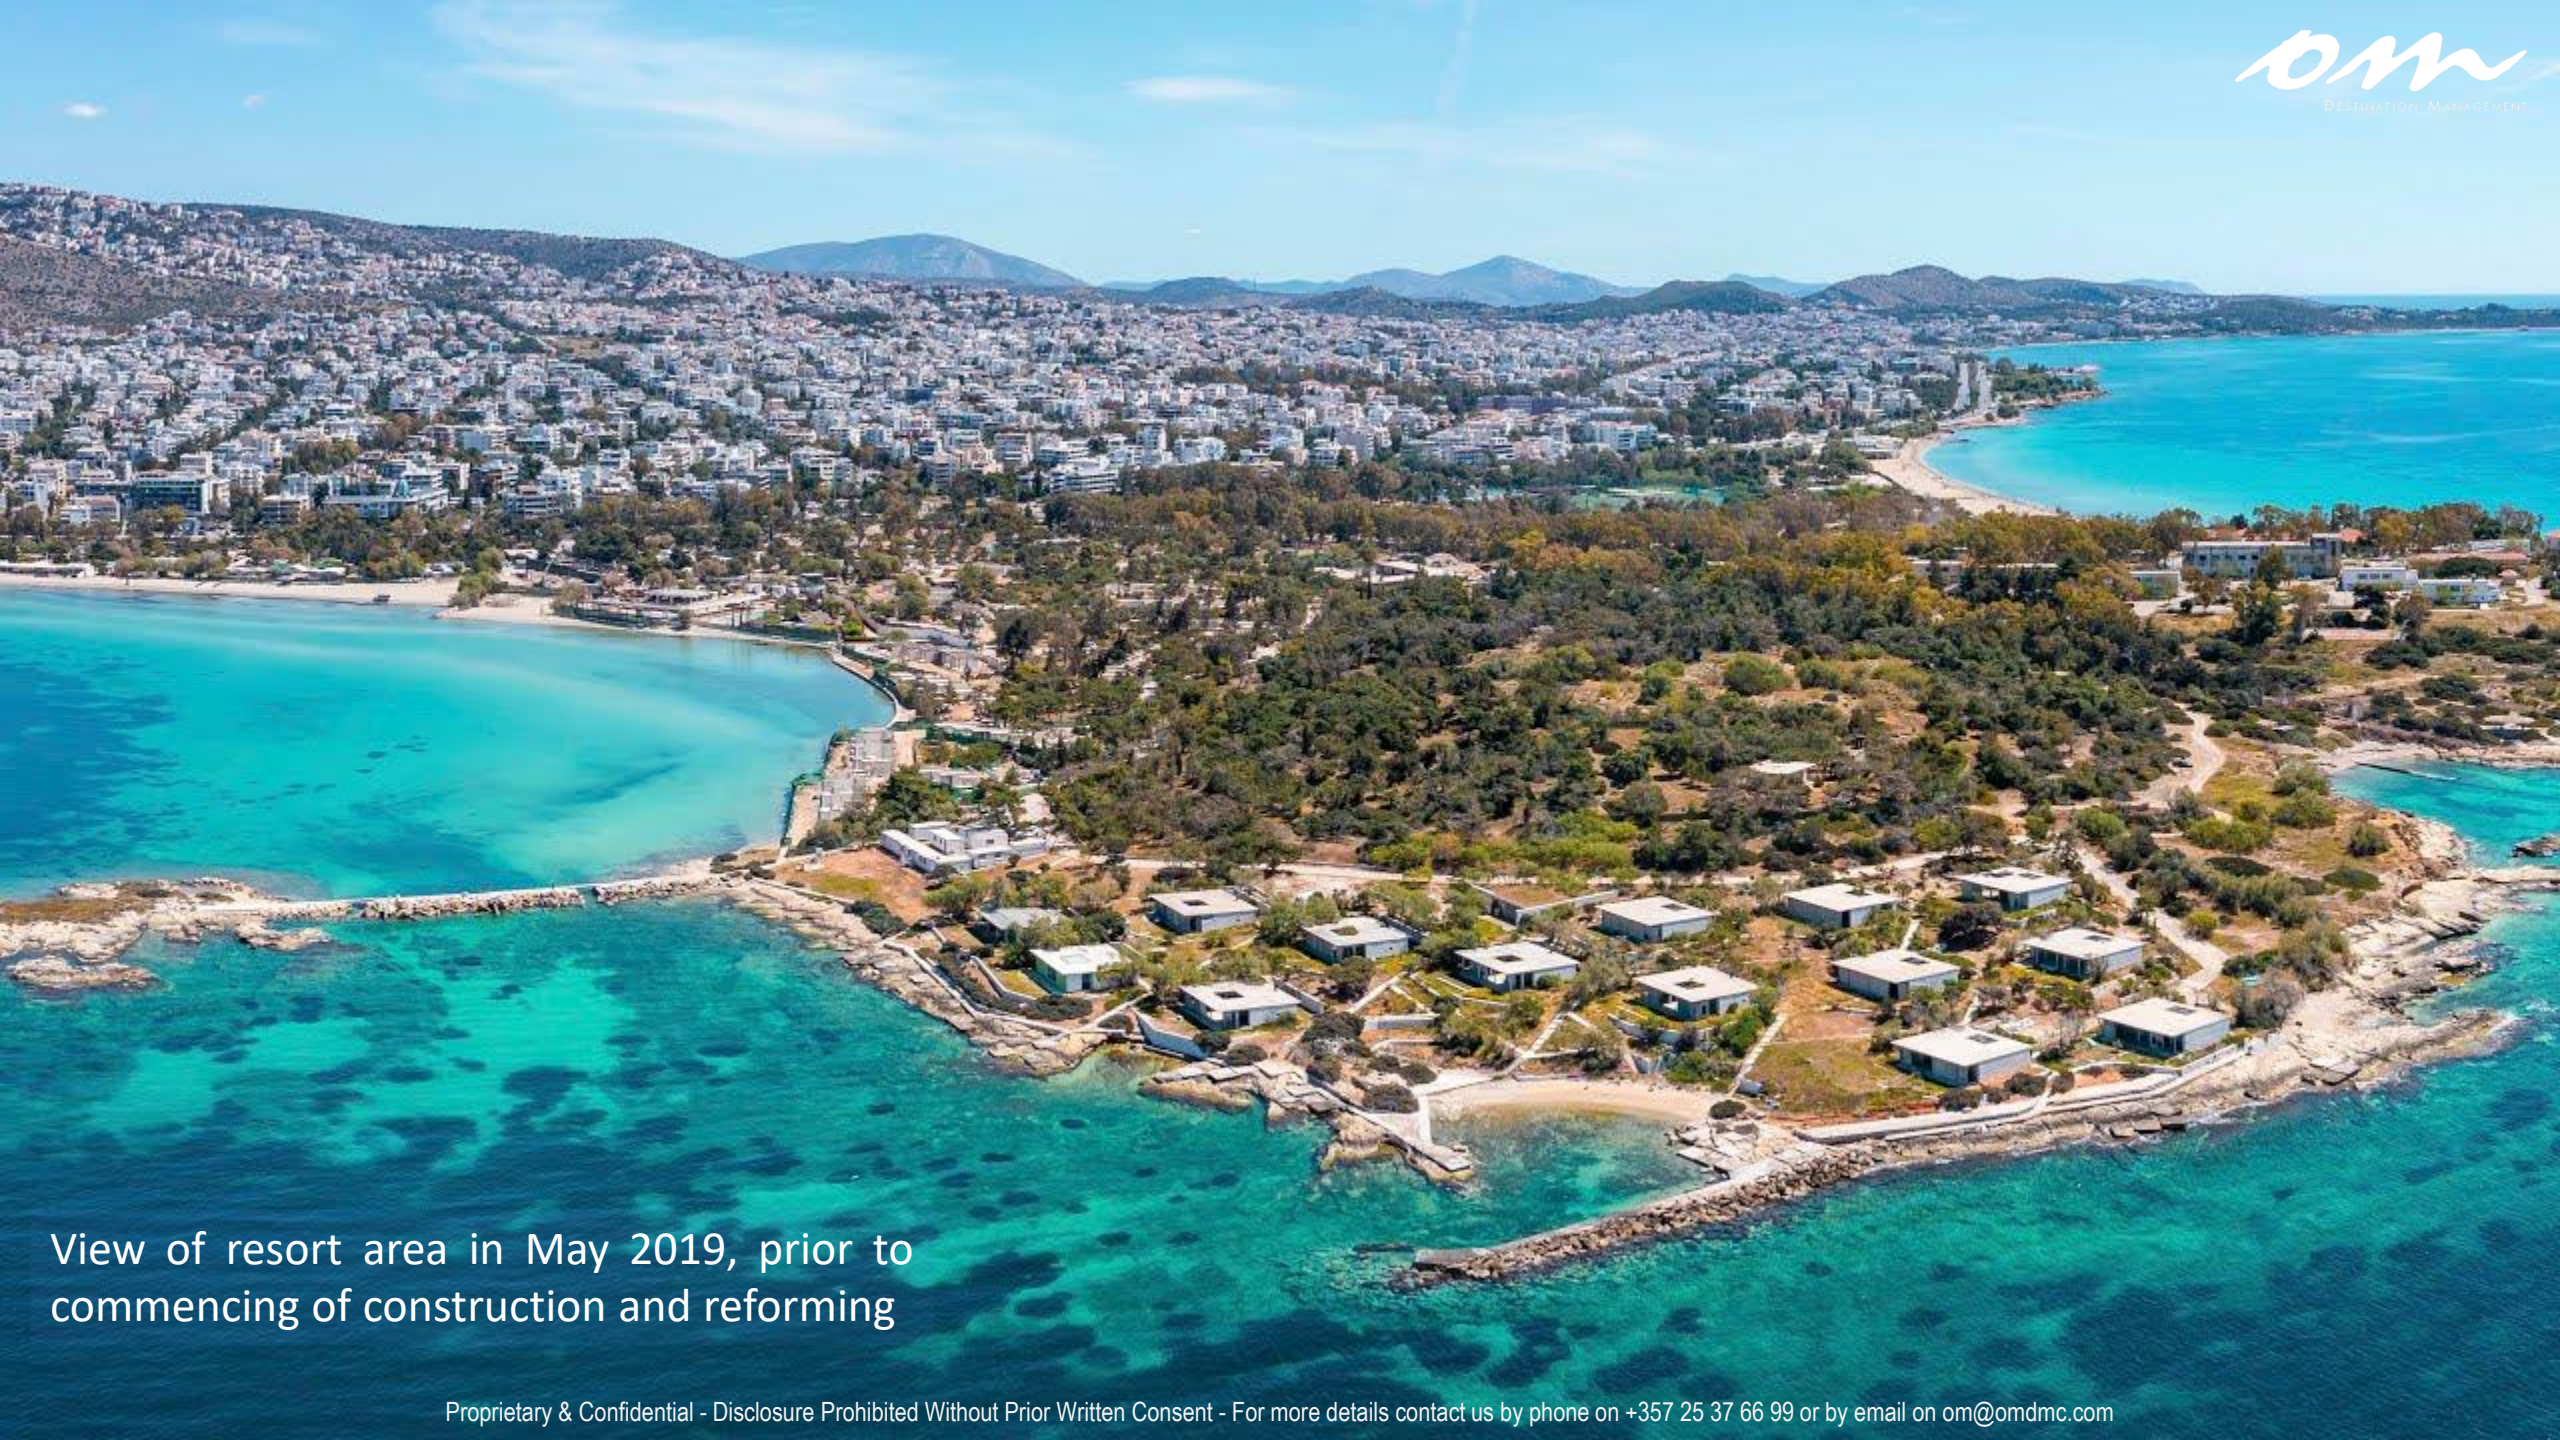

GLYFADA

ATHENS RIVIERA

One&Only

AESTHESIS

Situated in 21-hectares of exclusive beachfront estate in Southern Athens, One&Only Aesthesis is our new Grecian escape, currently under development. Wrapped in ancient mythology in the heart of the Athenian Riviera, where lavender lands meet sapphire waters and our collection of rooms, suites and villas embody the timeless glamour of the Aegean.

Key Resort Highlights / Facts

- 21-hectares of exclusive beachfront estate in Southern Athens
- 1,600 metres of private seafront
- Destination Beach Club with pools, stylish cabanas, restaurant, bar and entertainment
- 6-hectare forest reserve
- One secluded, adult-only beach as well as main resort beach
- Multiple pools: adult pool, kids' pool and family pool.
- **All accommodations (except for 12 rooms within main building) come with private pool.**